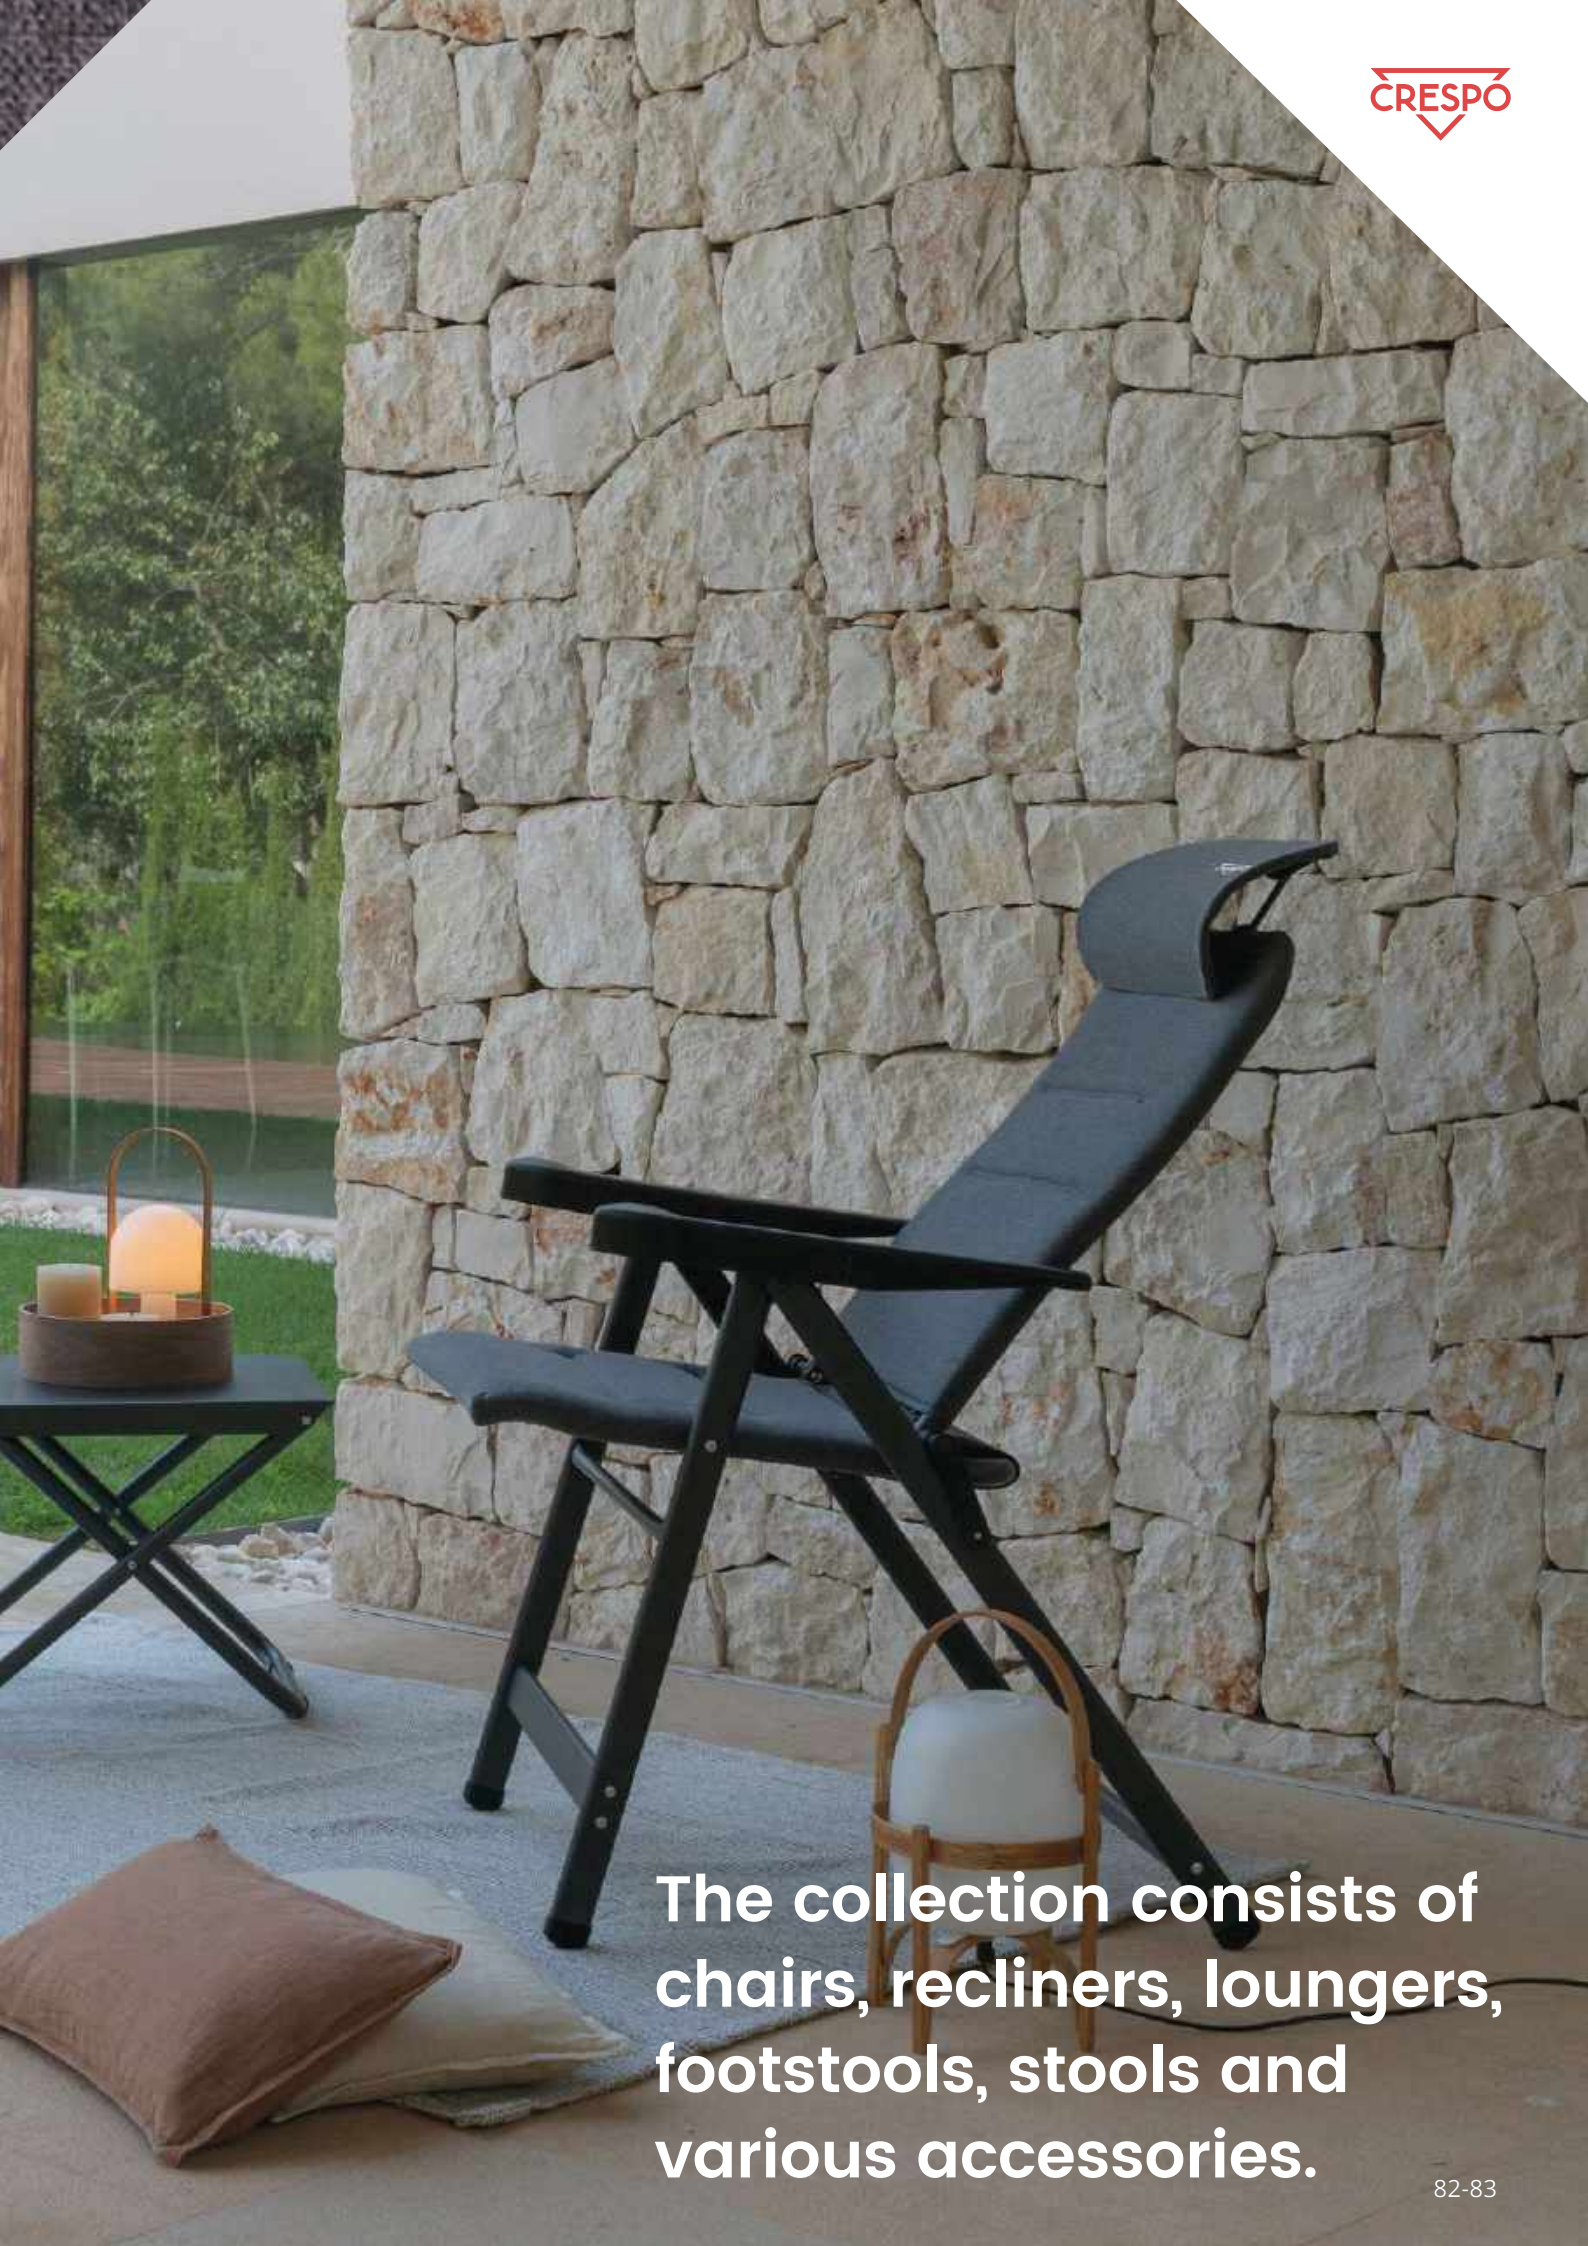

The collection consists of chairs, recliners, loungers, footstools, stools and various accessories.