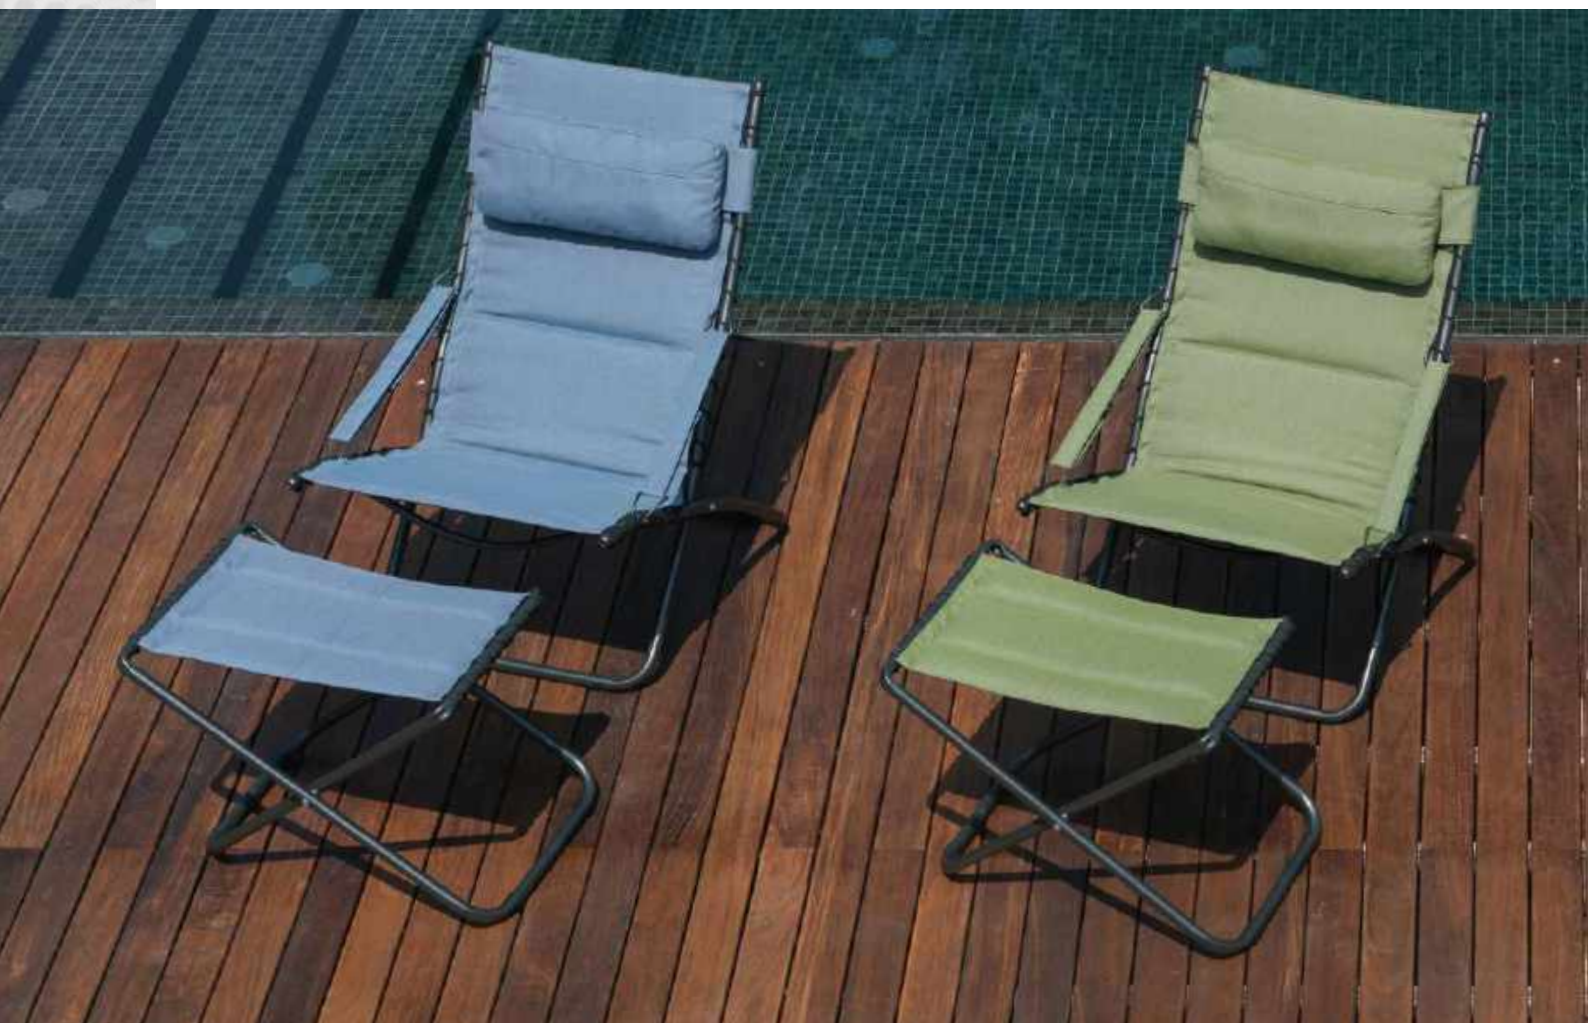

8421228335514 1148441	Blue 51	QTY 4
8421228335521 1148442	Grey 52	QTY 4

8421228335538 1148443	Yellow 53	QTY 4
8421228335545 1148444	Green 54	QTY 4