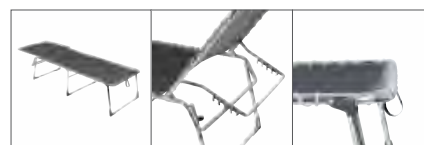

Specifications

- ◆ Dimensions: 198x64x28 cm.
- ◆ Dimensions folded: 78x64x16 cm.
- ◆ Weight: 3.9 kg.
- ◆ Load capacity: 110 kg.

8421228190403
1148316

Dark grey **40**

QTY 1

- ◆ A sun lounger with extra height for easy sitting and standing.
- ◆ Head rest adjustable to 4 positions.
- ◆ Optimal comfort thanks to elastics.
- ◆ High quality with TÜV quality mark.
- ◆ Compact to store.