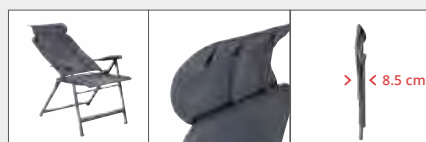

8421228035803 1149138	Black 80	QTY 1
8421228035841 1149139	Blue 84	QTY 1
8421228035865 1149125	Grey 86	QTY 1

AP/240-ADCS