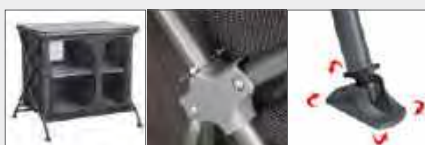

Specifications

- ◆ Dimensions: 76x76x85 cm.
- ◆ Dimensions folded: 69x76x14 cm.
- ◆ Weight: 5.5 kg.

8421228411898
1157032

Black 89

QTY 1

AP/104

- ◆ Easy-assemble kitchen unit.
- ◆ Contains 4 adjustable legs with stabilisers, 4 shelves, side pockets and a carrying bag.
- ◆ Includes a grey melamine top resists scratches and heat.
- ◆ Stylish black aluminium frame with 400D polyester cover.
- ◆ Very compact to fold down to a thickness of only 14 cm.