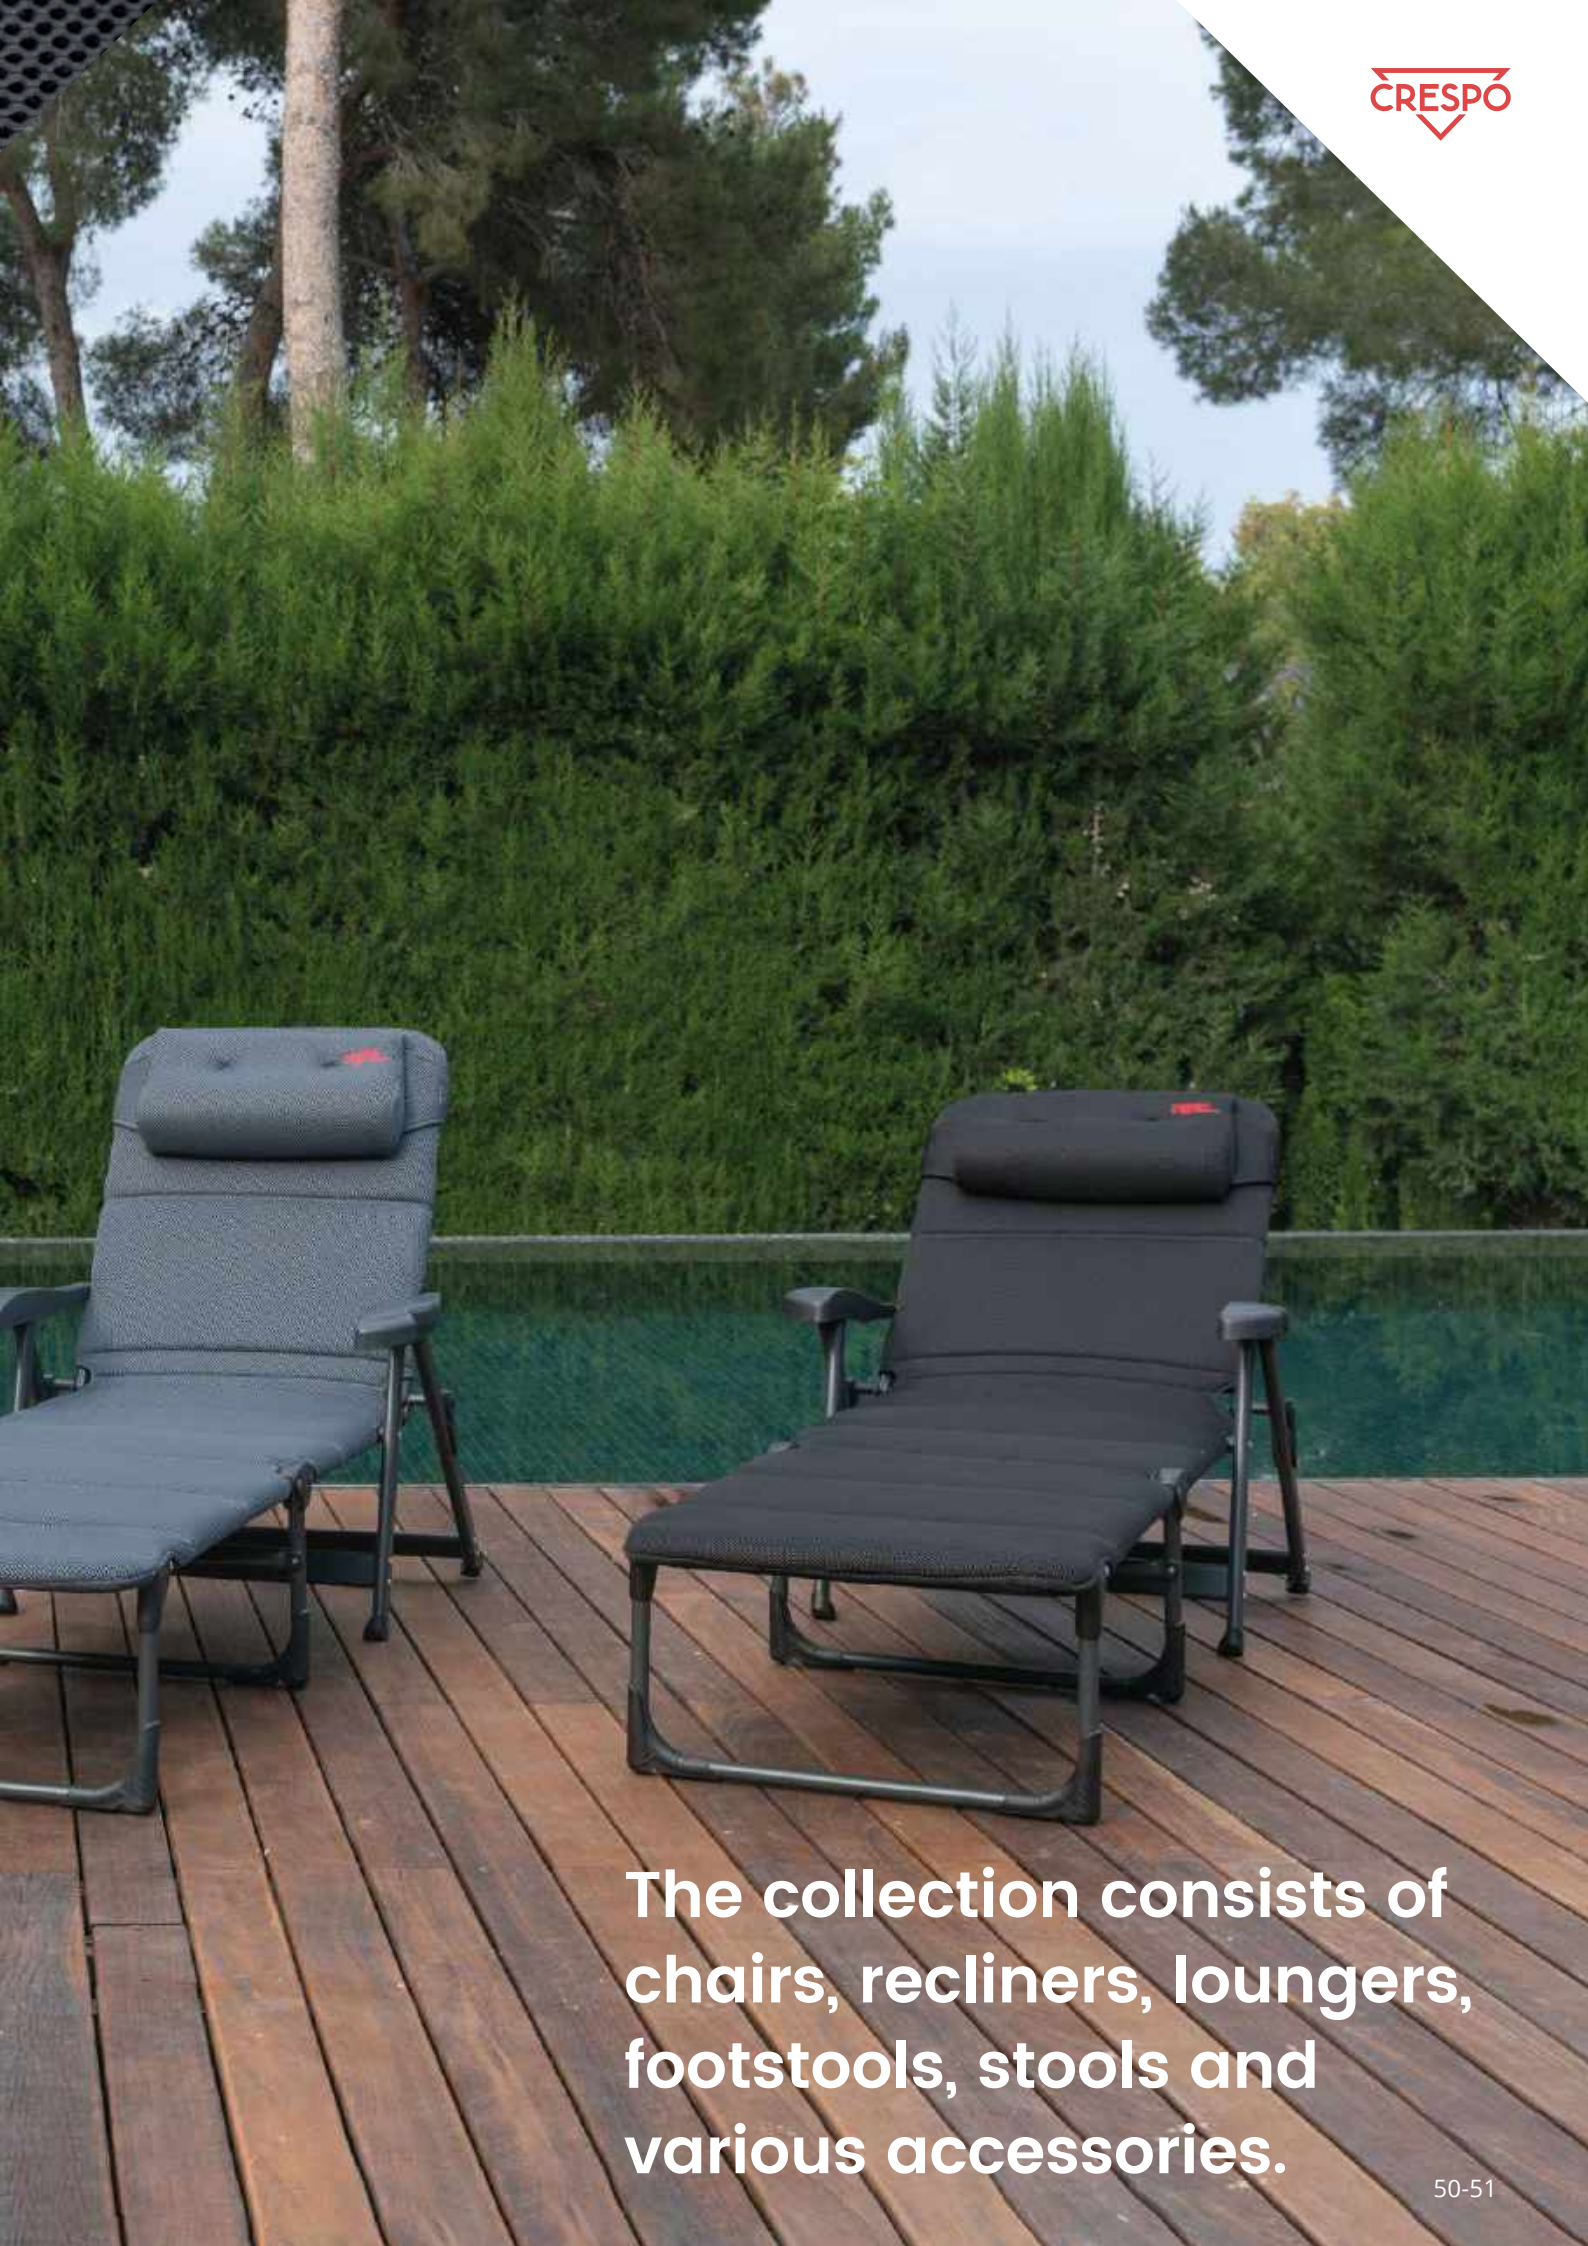

86
Grey

84
Blue

80
Black

Available colours:

08.

The collection consists of chairs, recliners, loungers, footstools, stools and various accessories.

- ◆ Sturdy camping chair equipped with U-frame and stabiliser for extra stability.
- ◆ The padded 3D upholstery provides extra comfort.
- ◆ Compact folding down to just 9.5 cm.
- ◆ Safe for children.
- ◆ Lightweight and easy to carry.