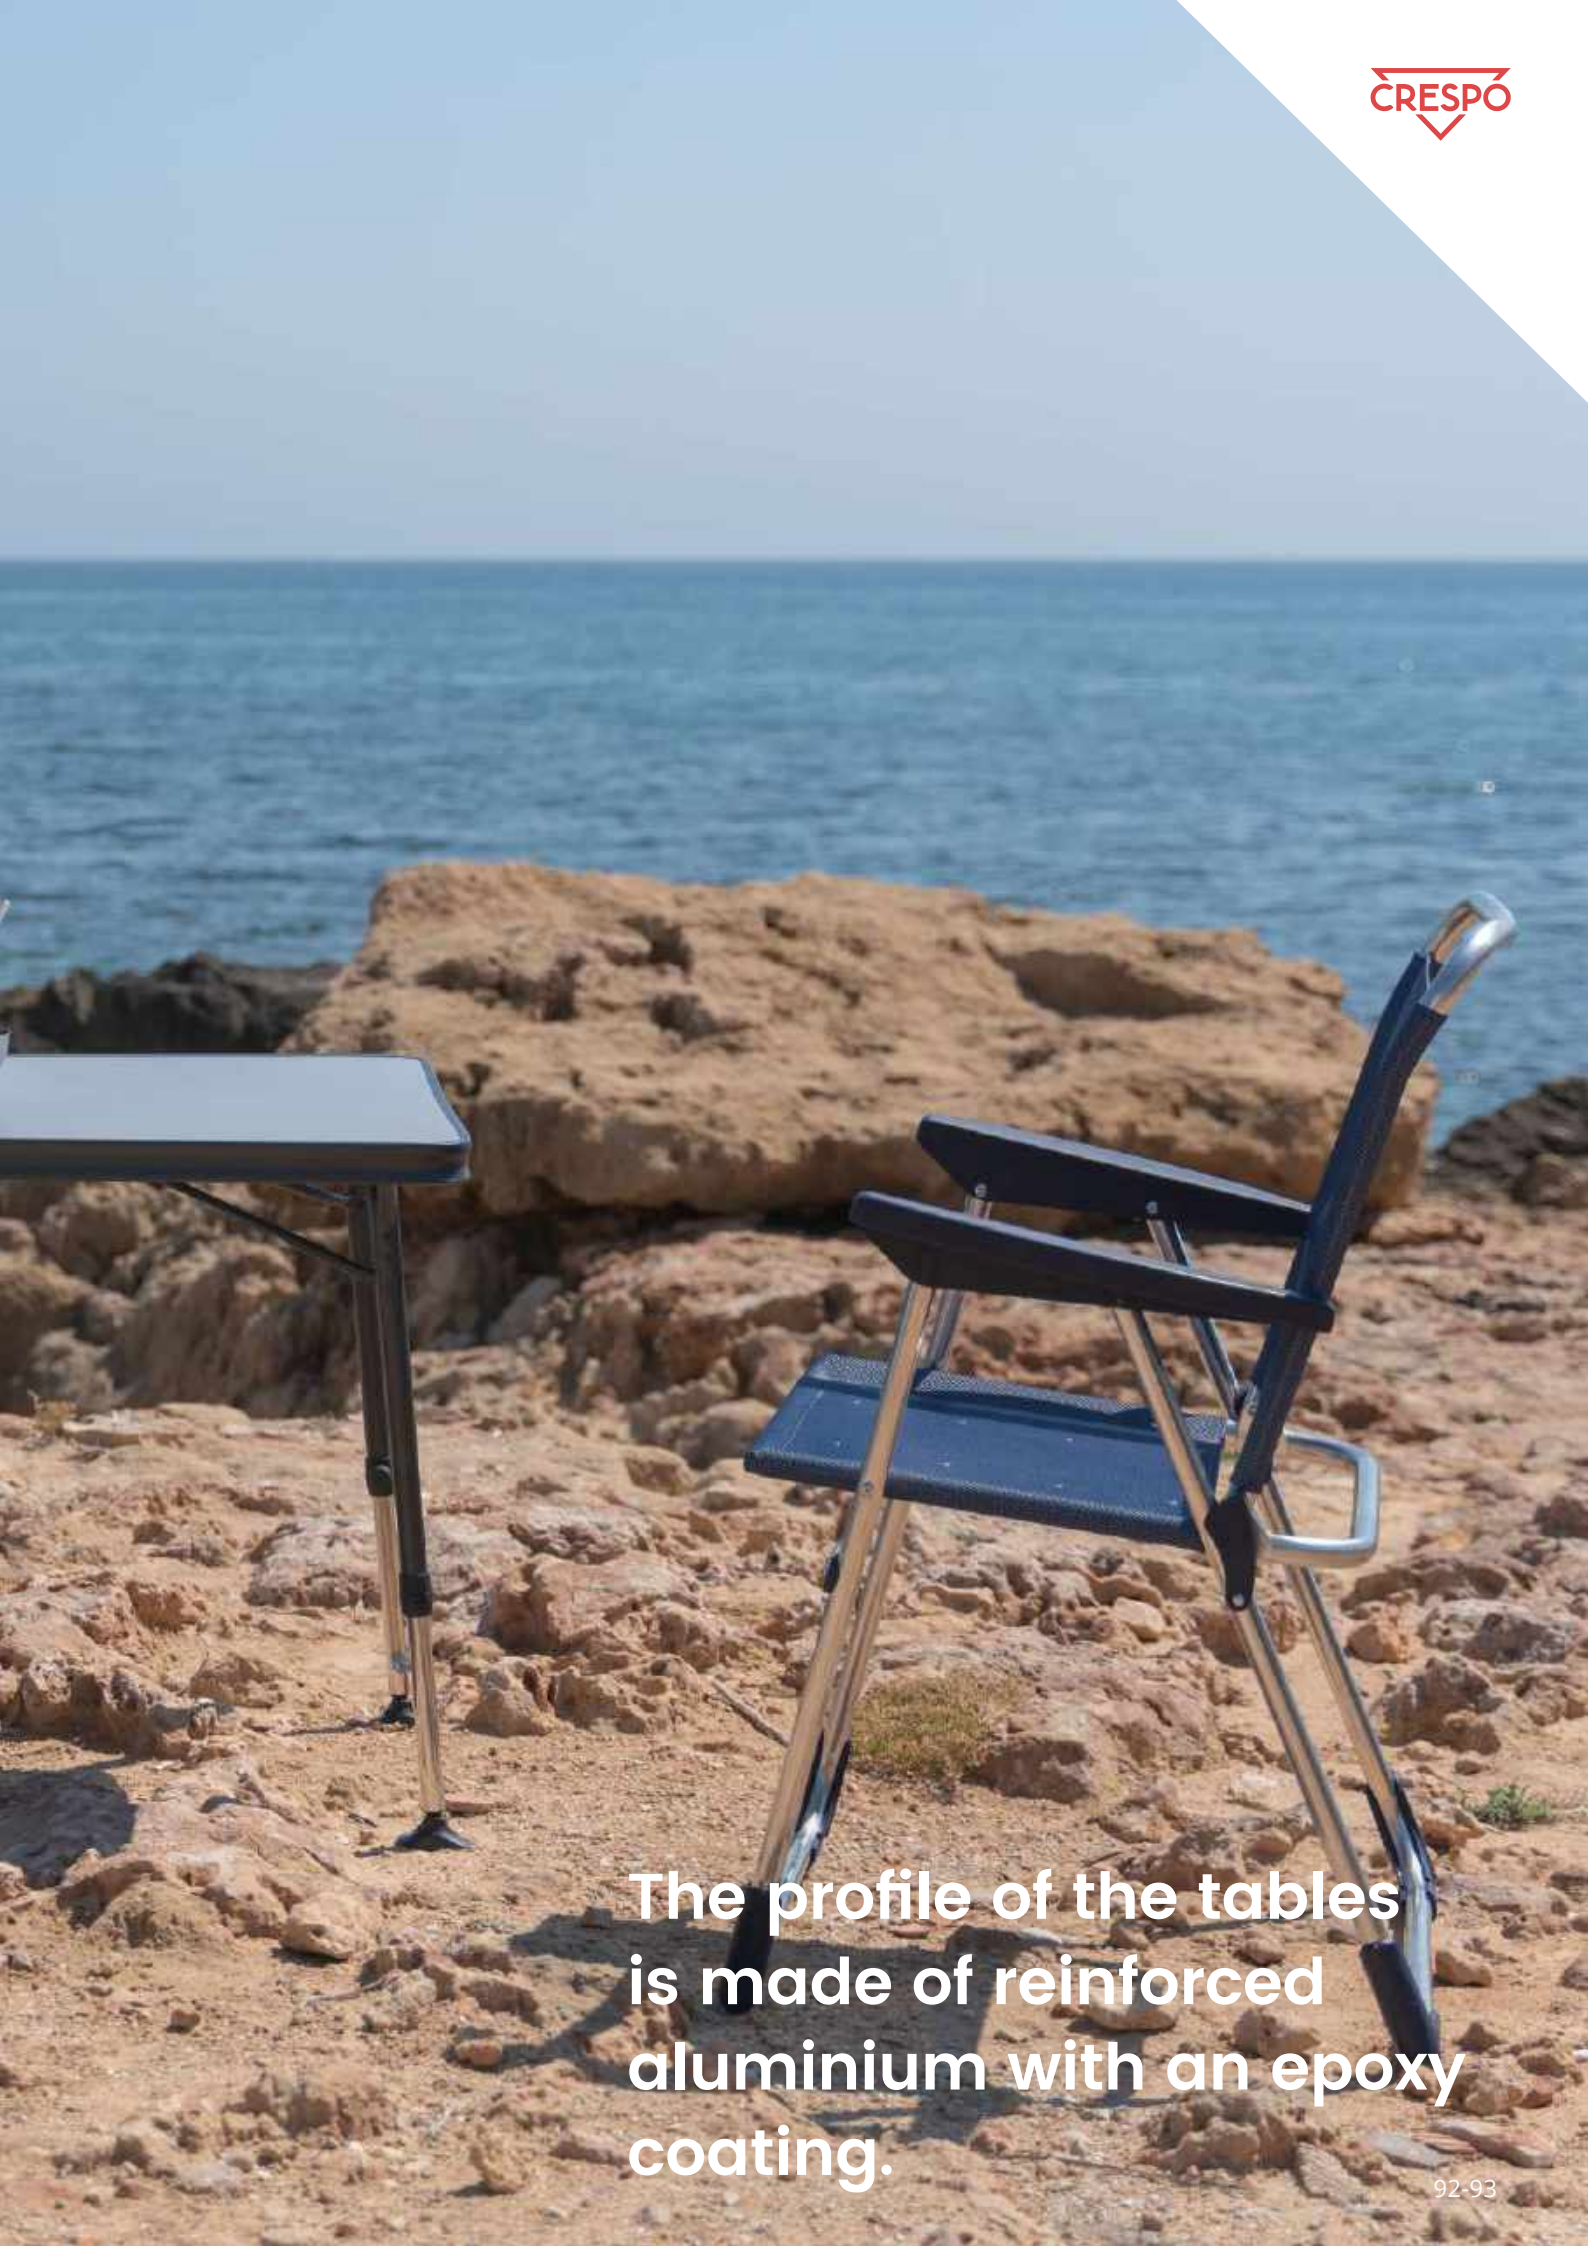

The profile of the tables is made of reinforced aluminium with an epoxy coating.