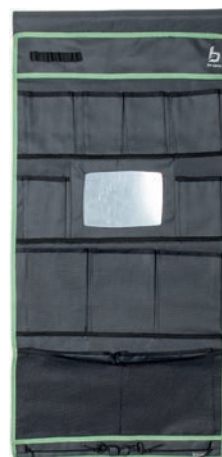

Bo-Camp - Organizer - Mirror - 12 Compartments

1771505	8712013715056	1x45x90	0.5	Anthracite	6/36

Solid 2-tone 600D polyester fabric

Convenient to hang over a door

With elastic bands at the bottom to hang e.g. towel or toilet roll

Can be connected with velcro closure, cord for caravan rail and eyelets